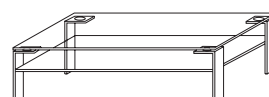

Bridge 94/80 cm H 43 cm
Ablageplatte: 79/40cm
Bridge
shelf: 79/40 cm
94(B) 43(H) 80(T)

Bridge 134/80 cm H 43 cm
Ablageplatte: 79/40 cm
Bridge
shelf: 79/40 cm
134(B) 43(H) 80(T)

Bridge 114/100 cm H 43 cm
Ablageplatte: 99/50 cm
Bridge
shelf: 99/50 cm
114(B) 43(H) 100(T)

Limit
90(B) 90(T) 35(H)

Limit
120(B) 80(T) 35(H)

Limit
Ablageplatte in Mattglas
shelf in frosted glass
90(B) 90(T) 35(H)

Limit
Ablageplatte in Mattglas
shelf in frosted glass
120(B) 80(T) 35(H)