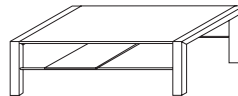

Base frame perlmutt coloured or chromium-plated. Table top in clear glass or black-coloured.

Level 45
48,5(B) 45(H) 36,5(T)

Level 50
51,5(B) 51,5(H) 40(T)

Level 55
54,5(B) 55(H) 43,2(T)

Level Couchtisch
Level coffee table
80(B) 38(H) 80(T)

Bridge 94/80 cm H 43 cm
Ablageplatte: 79/40cm
Bridge
shelf: 79/40 cm
94(B) 43(H) 80(T)

Bridge 134/80 cm H 43 cm
Ablageplatte: 79/40 cm
Bridge
shelf: 79/40 cm
134(B) 43(H) 80(T)

Bridge 114/100 cm H 43 cm
Ablageplatte: 99/50 cm
Bridge
shelf: 99/50 cm
114(B) 43(H) 100(T)