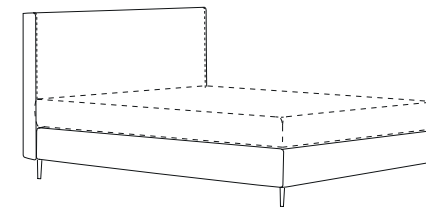

Box spring bed. Covers either removable by surrounding velcros or fixed. From bed width 160 on two separate box spring support mattresses. Special lengths 210/220cm available for an EC. Leather beds available with thick thread. All beds can be supplied either with Bonnell, pocket spring or motorized adjustment.

### Boxspring / Boxspring

Breiten / widths: 100 / 120 / 140 / 160 / 180 / 200 cm  
Gesamtlänge / complete length: 200 cm  
Gesamthöhe / complete height: 38 cm  
Höhe Boxspring / height boxspring: 25 cm  
FuÙhöhe / height leg: 13 cm

### Boxspring mit motorischer Verstellung / Boxspring with motorized adjustment

Breiten / widths: 100 / 120 / 140 / 160 / 180 / 200 cm  
Gesamtlänge / complete length: 200 cm  
Gesamthöhe / complete height: 39 cm  
Höhe Boxspring / height boxspring: 26 cm  
FuÙhöhe / height leg: 13 cm